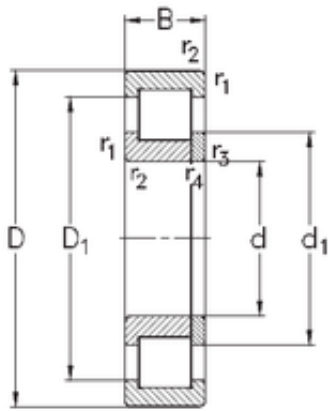

INA BRAINGS SALES JAPAN CO.,LTD.

130 mm x 230 mm x 40 mm NKE NUP226-E-MPA cylindrical roller bearings

Bearing No. NUP226-E-MPA

Size	130x230x40 mm
Bore Diameter	130 mm
Outer Diameter	230 mm
Width	40 mm
d	130 mm
F	153,5 mm
D	230 mm
B	40 mm
C	40 mm
r1 min.	3 mm
r2 min.	3 mm
r3 min.	3 mm
r4 min.	3 mm
Weight	6,5 Kg
Basic dynamic load rating (C)	406 kN
Basic static load rating (C0)	456 kN

NUP226-E-MPA Bearing 2D drawings and 3D CAD models