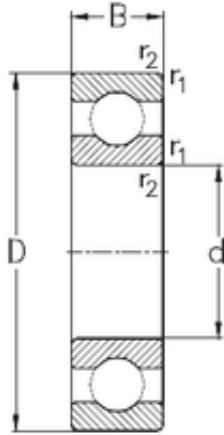

INA BRAINGS SALES JAPAN CO.,LTD.

130 mm x 230 mm x 40 mm NKE 6226 deep groove ball bearings

Bearing No. 6226

Size	130x230x40 mm
Bore Diameter	130 mm
Outer Diameter	230 mm
Width	40 mm
d	130 mm
D	230 mm
B	40 mm
C	40 mm
r1 min.	3 mm
r2 min.	3 mm
Weight	6,22 Kg
Basic dynamic load rating (C)	167 kN
Basic static load rating (C0)	146 kN

6226 Bearing 2D drawings and 3D CAD models