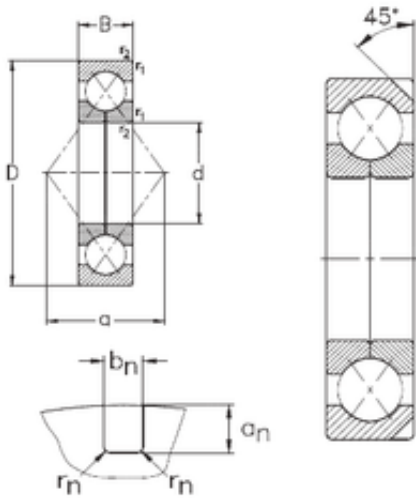

INA BRAINGS SALES JAPAN CO.,LTD.

130 mm x 230 mm x 40 mm NKE
 QJ226-N2-MPA angular contact ball bearings

Bearing No. QJ226-N2-MPA

Size	130x230x40 mm
Bore Diameter	130 mm
Outer Diameter	230 mm
Width	40 mm
d	130 mm
D	230 mm
B	40 mm
C	40 mm
an	11,7 mm
bn	10,5 mm
rn	2 mm
a	127 mm
r1 min.	3 mm
r2 min.	3 mm
Weight	7,67 Kg
Basic dynamic load rating (C)	304 kN
Basic static load rating (C0)	380 kN

QJ226-N2-MPA Bearing 2D drawings and 3D CAD models