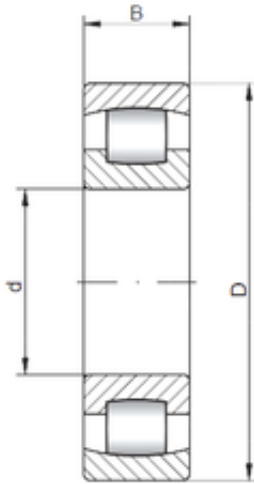

INA BRAINGS SALES JAPAN CO.,LTD.

130 mm x 230 mm x 40 mm ISO 20226 spherical roller bearings

Bearing No. 20226

Size	130x230x40 mm
Bore Diameter	130 mm
Outer Diameter	230 mm
Width	40 mm
d	130 mm
D	230 mm
B	40 mm
C	40 mm

20226 Bearing 2D drawings and 3D CAD models