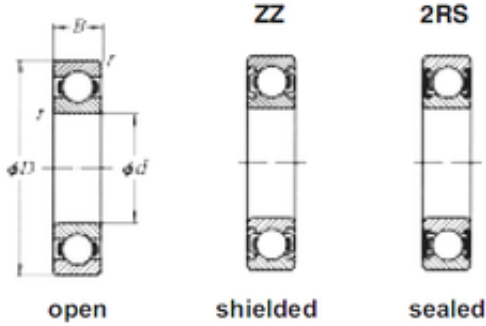

# INA BRAINGS SALES JAPAN CO.,LTD.

130 mm x 230 mm x 40 mm Loyal 6226 deep groove ball bearings

Bearing No. 6226

Size	130x230x40 mm
Bore Diameter	130 mm
Outer Diameter	230 mm
Width	40 mm
d	130 mm
D	230 mm
B	40 mm
C	40 mm

6226 Bearing 2D drawings and 3D CAD models