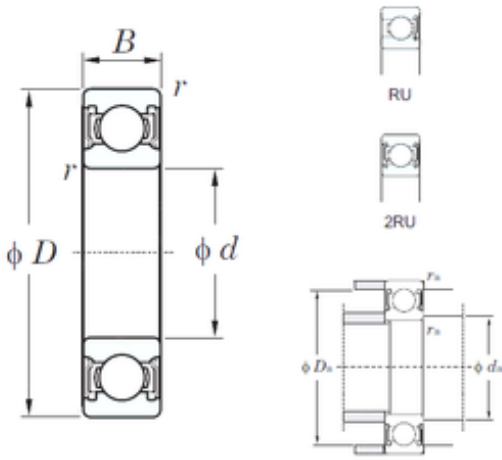

INA BRAINGS SALES JAPAN CO.,LTD.

130 mm x 230 mm x 40 mm KOYO 6226-2RU
deep groove ball bearings

Bearing No. 6226-2RU

6226-2RU Bearing 2D drawings and 3D CAD models

| | |
|-------------------------------|---------------|
| Size | 130x230x40 mm |
| Bore Diameter | 130 mm |
| Outer Diameter | 230 mm |
| Width | 40 mm |
| d | 130 mm |
| D | 230 mm |
| B | 40 mm |
| C | 40 mm |
| r min. | 3 mm |
| da min. | 143 mm |
| da max | 157 mm |
| Da max. | 217 mm |
| ra max. | 2,5 mm |
| Weight | 5,82 Kg |
| Basic dynamic load rating (C) | 167 kN |
| Basic static load rating (C0) | 146 kN |
| (Grease) Lubrication Speed | 2700 r/min |