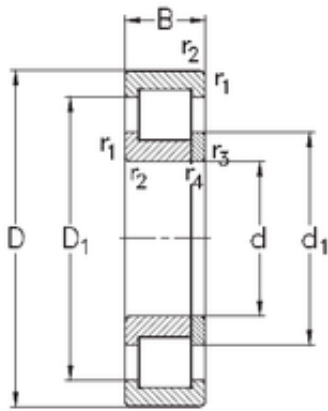

INA BRAINGS SALES JAPAN CO.,LTD.

130 mm x 230 mm x 40 mm NKE NUP226-E-M6 cylindrical roller bearings

Bearing No. NUP226-E-M6

Size	130x230x40 mm
Bore Diameter	130 mm
Outer Diameter	230 mm
Width	40 mm
d	130 mm
F	153,5 mm
D	230 mm
B	40 mm
C	40 mm
r1 min.	3 mm
r2 min.	3 mm
r3 min.	3 mm
r4 min.	3 mm
Weight	6,5 Kg
Basic dynamic load rating (C)	406 kN
Basic static load rating (C0)	456 kN

NUP226-E-M6 Bearing 2D drawings and 3D CAD models