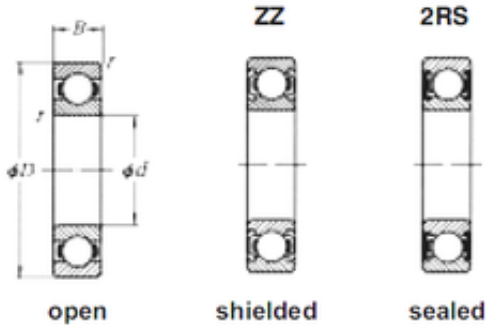

INA BRAINGS SALES JAPAN CO.,LTD.

10 mm x 22 mm x 6 mm Loyal 61900 deep groove ball bearings

Bearing No. 61900

Size	10x22x6 mm
Bore Diameter	10 mm
Outer Diameter	22 mm
Width	6 mm
d	10 mm
D	22 mm
B	6 mm
C	6 mm

61900 Bearing 2D drawings and 3D CAD models