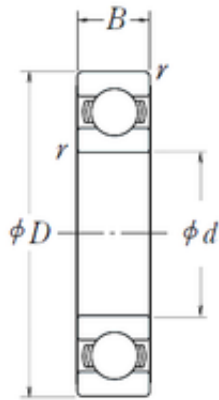

INA BRAINGS SALES JAPAN CO.,LTD.

10 mm x 22 mm x 6 mm NSK 6900L11DD1
deep groove ball bearings

Bearing No. 6900L11DD1

Size	10x22x6 mm
Bore Diameter	10 mm
Outer Diameter	22 mm
Width	6 mm
d	10 mm
D	22 mm
B	6 mm
C	6 mm
r min.	0,3 mm
Basic dynamic load rating (C)	2,7 kN

6900L11DD1 Bearing 2D drawings and 3D CAD models