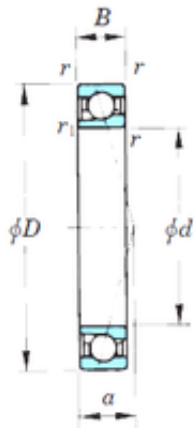

INA BRAINGS SALES JAPAN CO.,LTD.

10 mm x 22 mm x 6 mm KOYO 7900CPA
angular contact ball bearings

Bearing No. 7900CPA

Size	10x22x6 mm
Bore Diameter	10 mm
Outer Diameter	22 mm
Width	6 mm
d	10 mm
D	22 mm
B	6 mm
C	6 mm
Angle (°)	15 °
a	5,1 mm
r min.	0,3 mm
r1 min.	0,15 mm
Weight	0,008 Kg
Basic dynamic load rating (C)	3 kN
Basic static load rating (C0)	1,5 kN
(Grease) Lubrication Speed	59 000 r/min
(Oil) Lubrication Speed	91 000 r/min

7900CPA Bearing 2D drawings and 3D CAD models