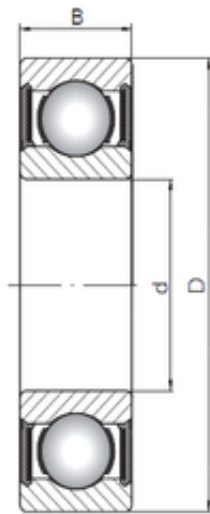

# INA BRAINGS SALES JAPAN CO.,LTD.

10 mm x 22 mm x 6 mm Loyal 61900-2RS deep groove ball bearings

Bearing No. 61900-2RS

Size	10x22x6 mm
Bore Diameter	10 mm
Outer Diameter	22 mm
Width	6 mm
d	10 mm
D	22 mm
B	6 mm
C	6 mm
Weight	0,01 Kg
Basic dynamic load rating (C)	1,95 kN
Basic static load rating (C0)	0,75 kN

61900-2RS Bearing 2D drawings and 3D CAD models