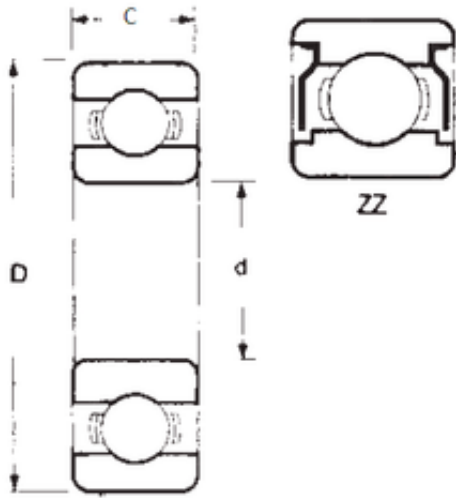

INA BRAINGS SALES JAPAN CO.,LTD.

10 mm x 22 mm x 6 mm FBJ 6900ZZ deep groove ball bearings

Bearing No. 6900ZZ

Size	10x22x6 mm
Bore Diameter	10 mm
Outer Diameter	22 mm
Width	6 mm
d	10 mm
D	22 mm
B	6 mm
C	6 mm
Weight	0,01 Kg
Basic dynamic load rating (C)	1,95 kN
Basic static load rating (C0)	0,75 kN

6900ZZ Bearing 2D drawings and 3D CAD models