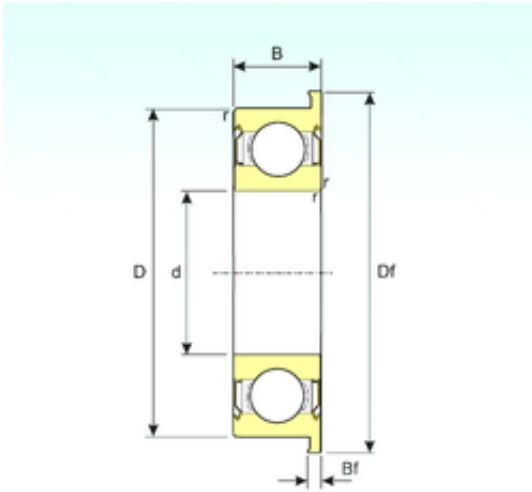

# INA BRAINGS SALES JAPAN CO.,LTD.

F6900ZZ Bearing 2D drawings and 3D CAD models

10 mm x 22 mm x 6 mm ISB F6900ZZ deep groove ball bearings

Bearing No. F6900ZZ

Size	10x22x6 mm
Bore Diameter	10 mm
Outer Diameter	22 mm
Width	6 mm
d	10 mm
D	22 mm
B	6 mm
C	6 mm
Bf	1,5 mm
Df	25 mm
r min.	0,3 mm
Basic dynamic load rating (C)	2,69 kN