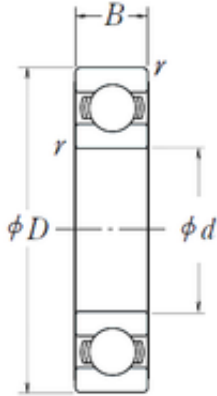

INA BRAINGS SALES JAPAN CO.,LTD.

10 mm x 22 mm x 6 mm NSK
6900L11-H-20ZZ1 deep groove ball bearings

Bearing No. 6900L11-H-20ZZ1

Size	10x22x6 mm
Bore Diameter	10 mm
Outer Diameter	22 mm
Width	6 mm
d	10 mm
D	22 mm
B	6 mm
C	6 mm
r min.	0,3 mm
Basic dynamic load rating (C)	2 290 kN

6900L11-H-20ZZ1 Bearing 2D drawings and 3D CAD models