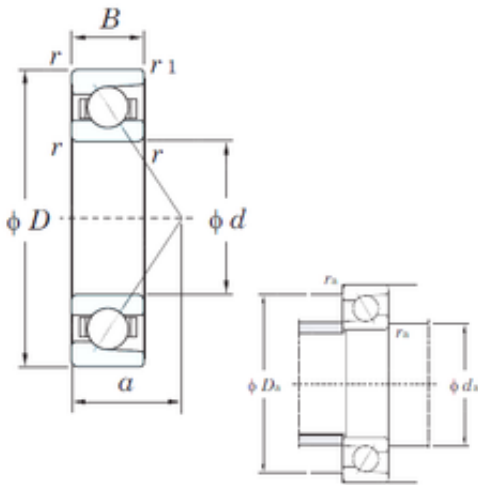

INA BRAINGS SALES JAPAN CO.,LTD.

10 mm x 22 mm x 6 mm KOYO 7900C angular contact ball bearings

Bearing No. 7900C

Size	10x22x6 mm
Bore Diameter	10 mm
Outer Diameter	22 mm
Width	6 mm
d	10 mm
D	22 mm
B	6 mm
C	6 mm
Angle (°)	15 °
a	5.1 mm
r min.	0.3 mm
r1 min.	0.15 mm
da min.	12.5 mm
Da max.	19.5 mm
ra max.	0.3 mm
Weight	0.008 Kg
(Grease) Lubrication Speed	52000 r/min
(Oil) Lubrication Speed	69000 r/min

7900C Bearing 2D drawings and 3D CAD models