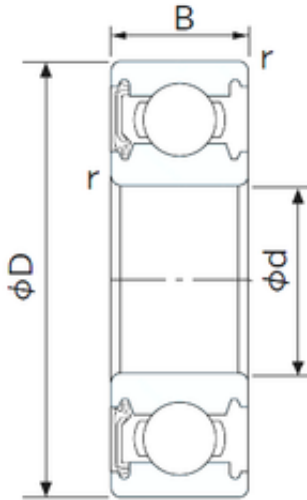

INA BRAINGS SALES JAPAN CO.,LTD.

10 mm x 22 mm x 6 mm NACHI 6900NKE
deep groove ball bearings

Bearing No. 6900NKE

Size	10x22x6 mm
Bore Diameter	10 mm
Outer Diameter	22 mm
Width	6 mm
d	10 mm
D	22 mm
B	6 mm
C	6 mm
r min.	0.3 mm
da min.	12 mm
Da max.	20 mm
ra max.	0.3 mm
Weight	0.009 Kg
Basic dynamic load rating (C)	2,49 kN
Basic static load rating (C0)	1,13 kN
(Grease) Lubrication Speed	33000 r/min

6900NKE Bearing 2D drawings and 3D CAD models