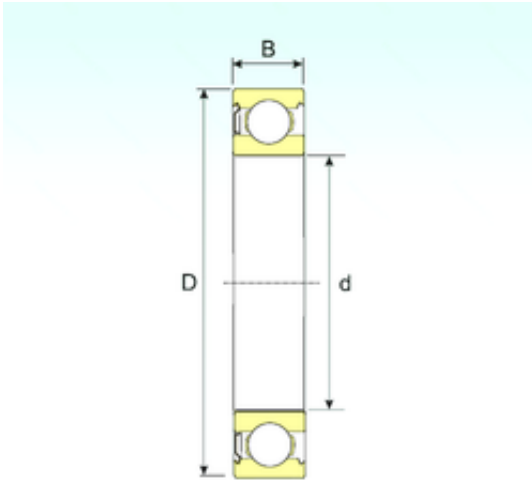

INA BRAINGS SALES JAPAN CO.,LTD.

100 mm x 150 mm x 24 mm ISB 6020-Z deep groove ball bearings

Bearing No. 6020-Z

Size	100x150x24 mm
Bore Diameter	100 mm
Outer Diameter	150 mm
Width	24 mm
d	100 mm
D	150 mm
B	24 mm
C	24 mm
Weight	1,25 Kg
Basic dynamic load rating (C)	62,5 kN
Basic static load rating (C0)	53 kN

6020-Z Bearing 2D drawings and 3D CAD models