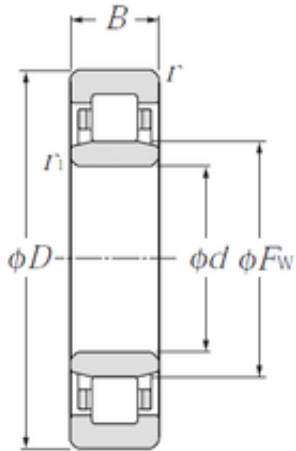

# INA BRAINGS SALES JAPAN CO.,LTD.

100 mm x 150 mm x 24 mm CYSD NU1020  
cylindrical roller bearings

Bearing No. NU1020

Size	100x150x24 mm
Bore Diameter	100 mm
Outer Diameter	150 mm
Width	24 mm
d	100 mm
Fw	113 mm
D	150 mm
B	24 mm
C	24 mm
Weight	1,5 Kg
Basic dynamic load rating (C)	102 kN
Basic static load rating (C0)	78 kN
(Grease) Lubrication Speed	3400 r/min

NU1020 Bearing 2D drawings and 3D CAD models