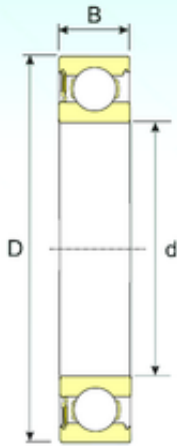

INA BRAINGS SALES JAPAN CO.,LTD.

100 mm x 150 mm x 24 mm ISB 6020-RS deep groove ball bearings

Bearing No. 6020-RS

Size	100x150x24 mm
Bore Diameter	100 mm
Outer Diameter	150 mm
Width	24 mm
d	100 mm
D	150 mm
B	24 mm
C	24 mm
Weight	1,25 Kg
Basic dynamic load rating (C)	62,5 kN
Basic static load rating (C0)	53 kN

6020-RS Bearing 2D drawings and 3D CAD models