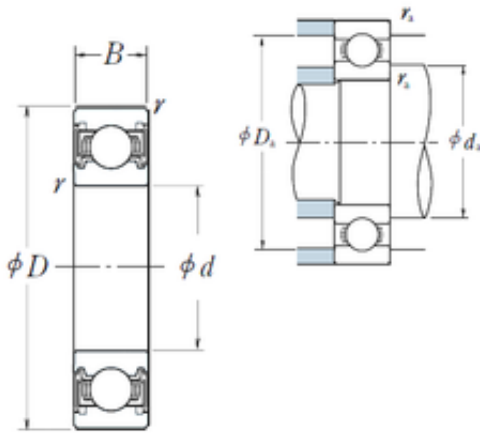

INA BRAINGS SALES JAPAN CO.,LTD.

100 mm x 150 mm x 24 mm NSK 6020VV deep groove ball bearings

Bearing No. 6020VV

6020VV Bearing 2D drawings and 3D CAD models

Size	100x150x24 mm
Bore Diameter	100 mm
Outer Diameter	150 mm
Width	24 mm
d	100 mm
D	150 mm
B	24 mm
C	24 mm
r min.	1,5 mm
da min.	108 mm
da max	112,5 mm
Da max.	142 mm
ra max.	1,5 mm
Weight	1,29 Kg
Basic dynamic load rating (C)	60 kN
Basic static load rating (C0)	54 kN
(Grease) Lubrication Speed	4 300 r/min
Category	Single Row Ball Bearings
Inventory	0.0
Manufacturer Name	NSK
Minimum Buy Quantity	N/A
Weight / Kilogram	0.455
Product Group	B00308
Enclosure	2 Seals
Precision Class	ABEC 1 ISO P0

INA BRAINGS SALES JAPAN CO.,LTD.

Maximum Capacity / Filling Slot	No
Rolling Element	Ball Bearing
Snap Ring	No
Internal Special Features	No
Cage Material	Steel
Enclosure Type	Non-Contact Seal
Internal Clearance	C0-Medium
Inch - Metric	Metric
Long Description	100MM Bore; 150MM Outside Diameter; 24MM Outer Race Diameter; 2 Seals; Ball Bearing; ABEC 1 ISO P0; No Filling Slot; No Snap Ring; No Internal Special Features
Category	Single Row Ball Bearing
UNSPSC	31171504
Harmonized Tariff Code	8482.10.50.68
Noun	Bearing
Keyword String	Ball
Manufacturer URL	http://www.nskamericas.com
Manufacturer Item Number	6020VV
Weight / LBS	1.24
Outer Race Width	0.945 Inch 24 Millimeter
Bore	3.937 Inch 100 Millimeter
Outside Diameter	5.906 Inch 150 Millimeter
SRI	7.8
hidYobi	6020VV
LangID	1
D_	150
SREX	0.03
B_	24
da min	108