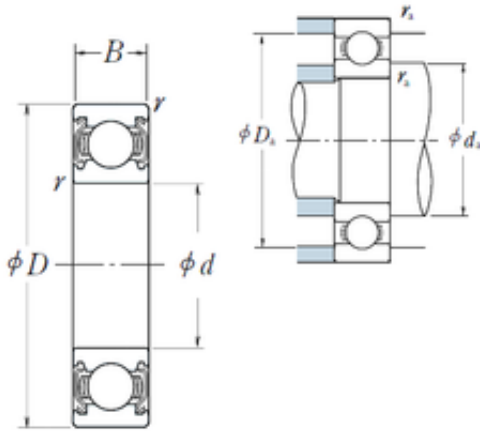

# INA BRAINGS SALES JAPAN CO.,LTD.

100 mm x 150 mm x 24 mm NSK 6020ZZ deep groove ball bearings

Bearing No. 6020ZZ

6020ZZ Bearing 2D drawings and 3D CAD models

Size	100x150x24 mm
Bore Diameter	100 mm
Outer Diameter	150 mm
Width	24 mm
d	100 mm
D	150 mm
B	24 mm
C	24 mm
r min.	1,5 mm
da min.	108 mm
da max	112,5 mm
Da max.	142 mm
ra max.	1,5 mm
Weight	1,29 Kg
Basic dynamic load rating (C)	60 kN
Basic static load rating (C0)	54 kN
(Grease) Lubrication Speed	4 300 r/min
Category	Single Row Ball Bearings
Inventory	0.0
Manufacturer Name	NSK
Minimum Buy Quantity	N/A
Weight / Kilogram	1.27
Product Group	B00308
Enclosure	2 Metal Shields
Precision Class	ABEC 1   ISO P0

## INA BRAINGS SALES JAPAN CO.,LTD.

Maximum Capacity / Filling Slot	No
Rolling Element	Ball Bearing
Snap Ring	No
Internal Special Features	No
Cage Material	Steel
Internal Clearance	C0-Medium
Inch - Metric	Metric
Long Description	100MM Bore; 150MM Outside Diameter; 24MM Outer Race Diameter; 2 Metal Shields; Ball Bearing; ABEC 1   ISO P0; No Filling Slot; No Snap Ring; No Internal Special Features
Category	Single Row Ball Bearing
UNSPSC	31171504
Harmonized Tariff Code	8482.10.50.68
Noun	Bearing
Keyword String	Ball
Manufacturer URL	<a href="http://www.nskamericas.com">http://www.nskamericas.com</a>
Manufacturer Item Number	6020ZZ
Weight / LBS	1.27
Outer Race Width	0.945 Inch   24 Millimeter
Bore	3.937 Inch   100 Millimeter
Outside Diameter	5.906 Inch   150 Millimeter
bore diameter:	100 mm
static load capacity:	54000 N
outside diameter:	150 mm
precision rating:	Not Rated
overall width:	24 mm
finish/coating:	Uncoated
bore type:	Round
cage material:	Steel