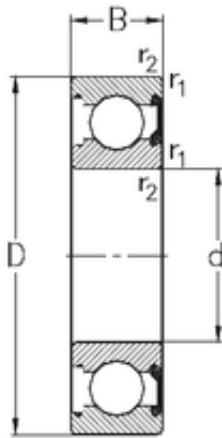

INA BRAINGS SALES JAPAN CO.,LTD.

100 mm x 150 mm x 24 mm NKE 6020-2RSR
deep groove ball bearings

Bearing No. 6020-2RSR

| | |
|-------------------------------|---------------|
| Size | 100x150x24 mm |
| Bore Diameter | 100 mm |
| Outer Diameter | 150 mm |
| Width | 24 mm |
| d | 100 mm |
| D | 150 mm |
| B | 24 mm |
| C | 24 mm |
| r1 min. | 1,5 mm |
| r2 min. | 1,5 mm |
| Weight | 1,26 Kg |
| Basic dynamic load rating (C) | 60 kN |
| Basic static load rating (C0) | 54 kN |

6020-2RSR Bearing 2D drawings and 3D CAD models