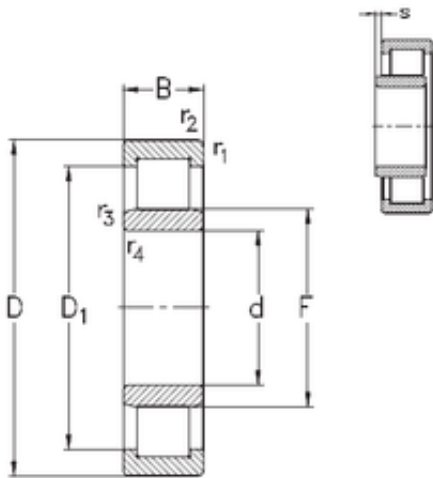

INA BRAINGS SALES JAPAN CO.,LTD.

100 mm x 150 mm x 24 mm NKE NU1020-E-M6 cylindrical roller bearings

Bearing No. NU1020-E-M6

Size	100x150x24 mm
Bore Diameter	100 mm
Outer Diameter	150 mm
Width	24 mm
d	100 mm
F	112 mm
D	150 mm
B	24 mm
C	24 mm
r1 min.	1,5 mm
r2 min.	1,5 mm
r3 min.	1,1 mm
r4 min.	1,1 mm
S	1,9 mm
Weight	1,5 Kg
Basic dynamic load rating (C)	129 kN
Basic static load rating (C0)	172 kN

NU1020-E-M6 Bearing 2D drawings and 3D CAD models