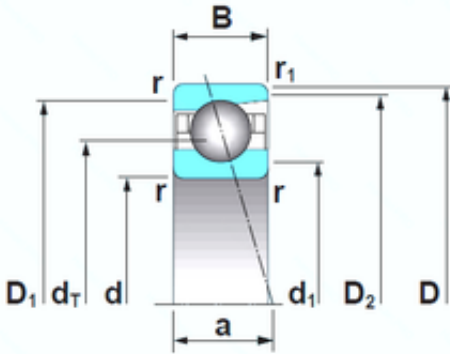

# INA BRAINGS SALES JAPAN CO.,LTD.

100 mm x 150 mm x 24 mm NSK 7020CTRSU  
angular contact ball bearings

Bearing No. 7020CTRSU

7020CTRSU Bearing 2D drawings and 3D CAD models

Size	100x150x24 mm
Bore Diameter	100 mm
Outer Diameter	150 mm
Width	24 mm
d	100 mm
D	150 mm
B	24 mm
C	24 mm
a	28,7 mm
d1	109 mm
r min.	1,5 mm
r1 min.	1 mm
D1	141 mm
D2	144 mm
Weight	1,264 Kg
Basic dynamic load rating (C)	75,5 kN
Basic static load rating (C0)	77 kN
(Grease) Lubrication Speed	8 400 r/min